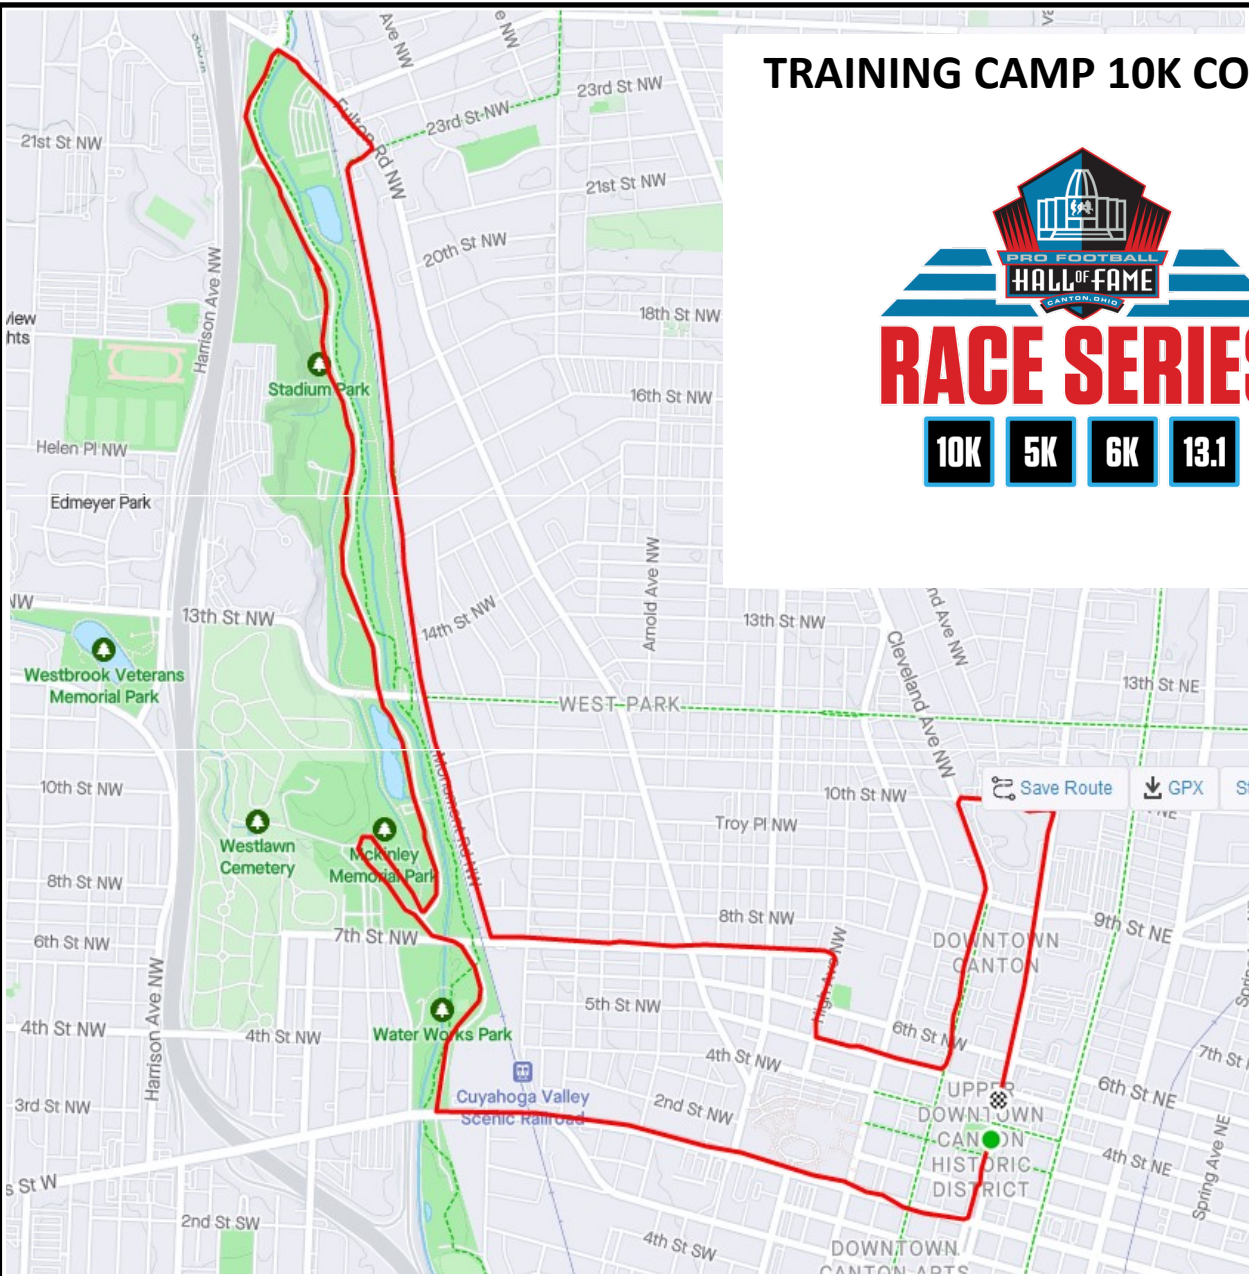

TRAINING CAMP 10K COURSE

11/13/2023 13:20:22 PFHOF 10K Course Run

Your data is private...

- Map
- 3D Profile
- Segments
- Data
- Zones
- Charts
- Best Splits
- Overlaps
- Summary
- Breakdown
- 3D Map
- Earth

- 3D
- 2D
- Spin
- Get image
- Embed
- Add image to activity

(Grid: 0.5 mi) -25%