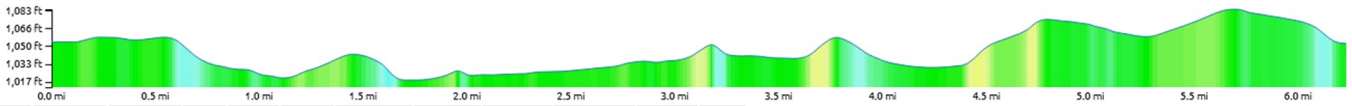

TRAINING CAMP 10K COURSE

11/13/2023 13:20:22 PFHOF 10K Course Run

Your data is private...

- Map
- 3D Profile
- Segments
- Data
- Zones
- Charts
- Best Splits
- Overlaps
- Summary
- Breakdown
- 3D Map
- Earth

- 3D
- 2D
- Spin
- Get image
- Embed
- Add image to activity

(Grid: 0.5 mi) -25%